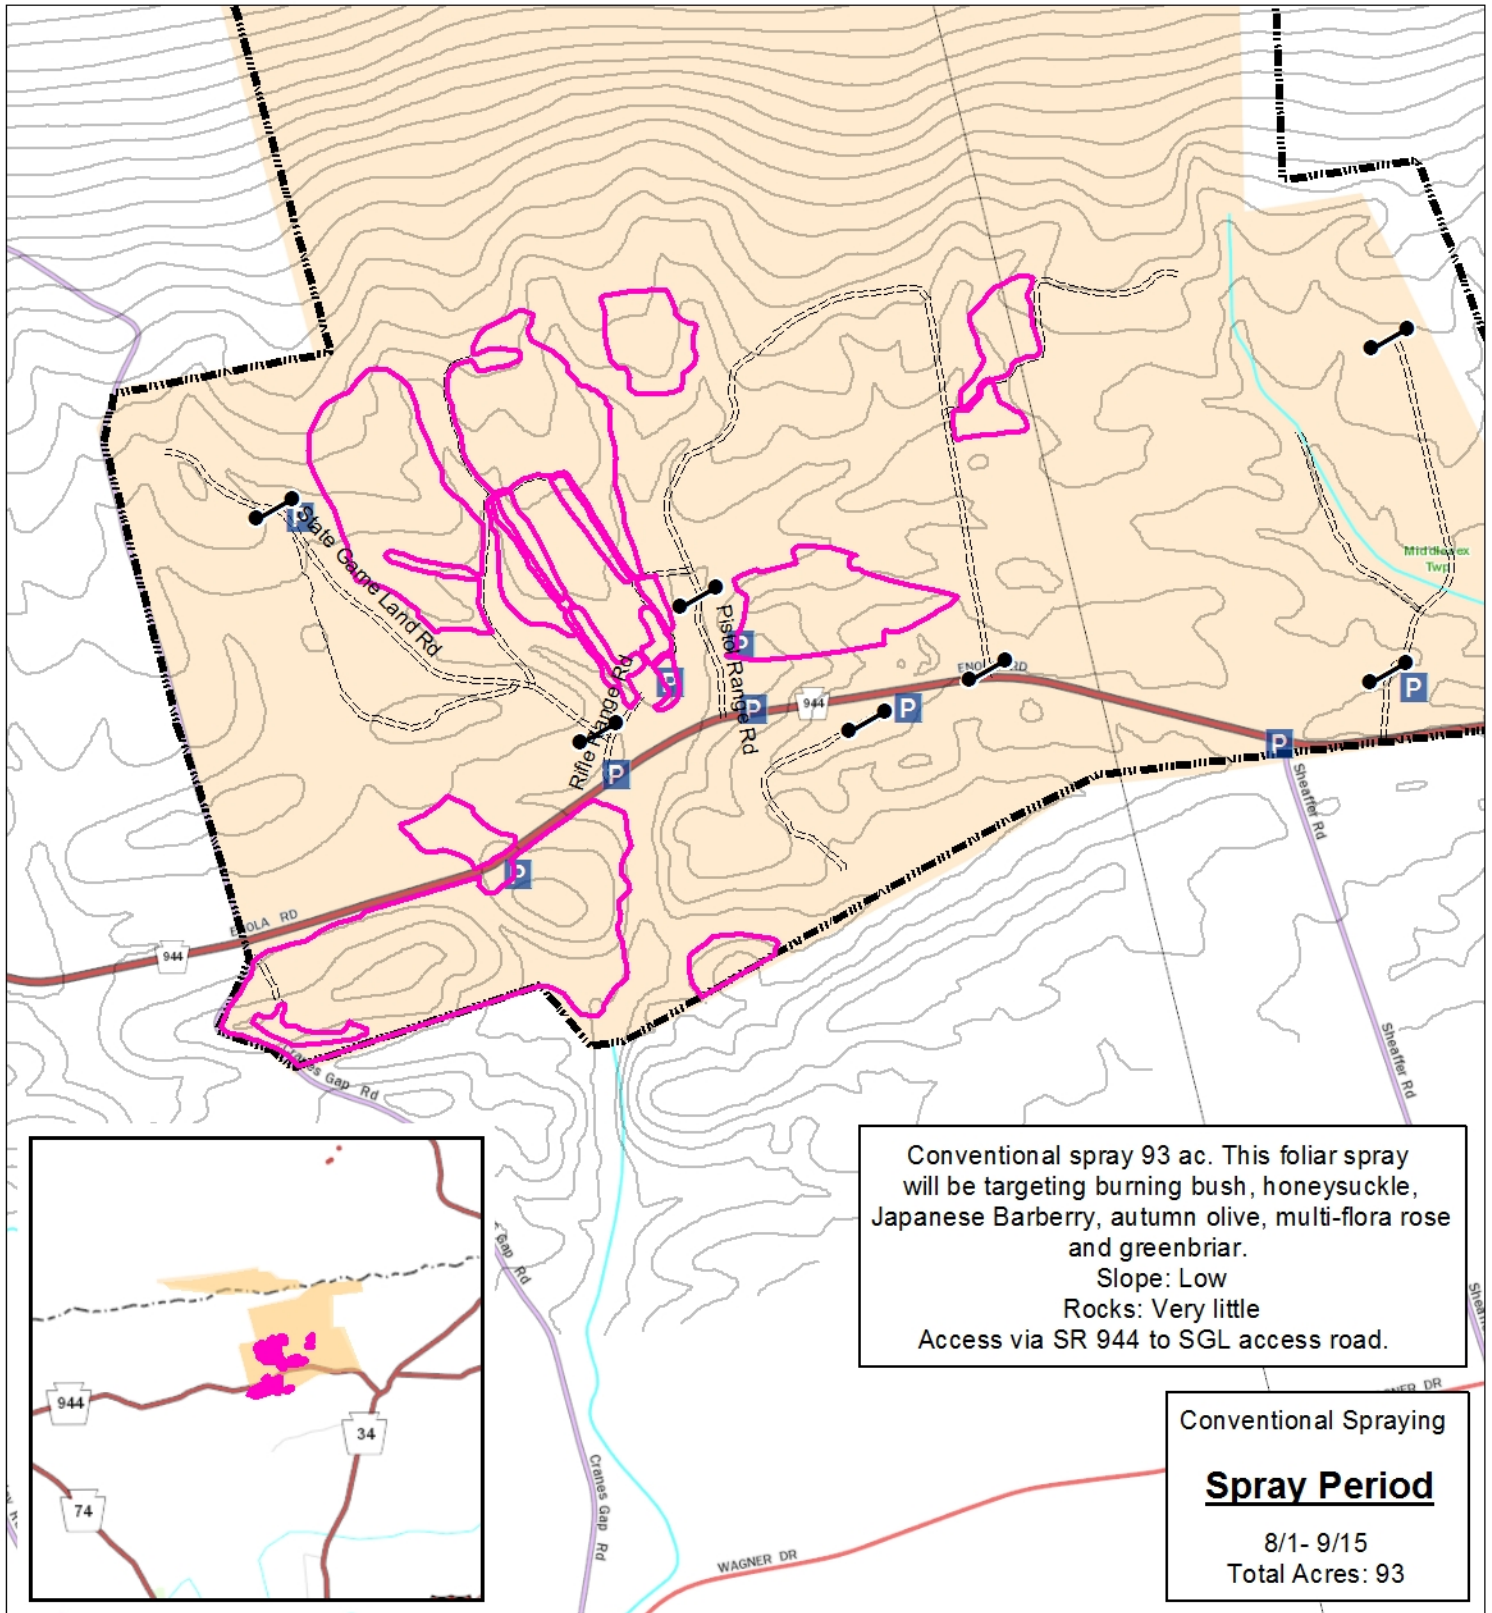

SGL 230  
 North Middleton/Middlesex Townships  
 Cumberland County

Slopes: LOW  
 Rocks: LOW

# SGL 230 Shooting Range Herbicide Project

-  Treatment Area
-  SGL Boundary
-  Gate
-  Parking Area
-  PGC Road

Conventional spray 93 ac. This foliar spray will be targeting burning bush, honeysuckle, Japanese Barberry, autumn olive, multi-flora rose and greenbriar.  
 Slope: Low  
 Rocks: Very little  
 Access via SR 944 to SGL access road.

Conventional Spraying  
**Spray Period**  
 8/1- 9/15  
 Total Acres: 93

Forester: McNeal  
 10/31/2017

1 inch = 1,000 feet